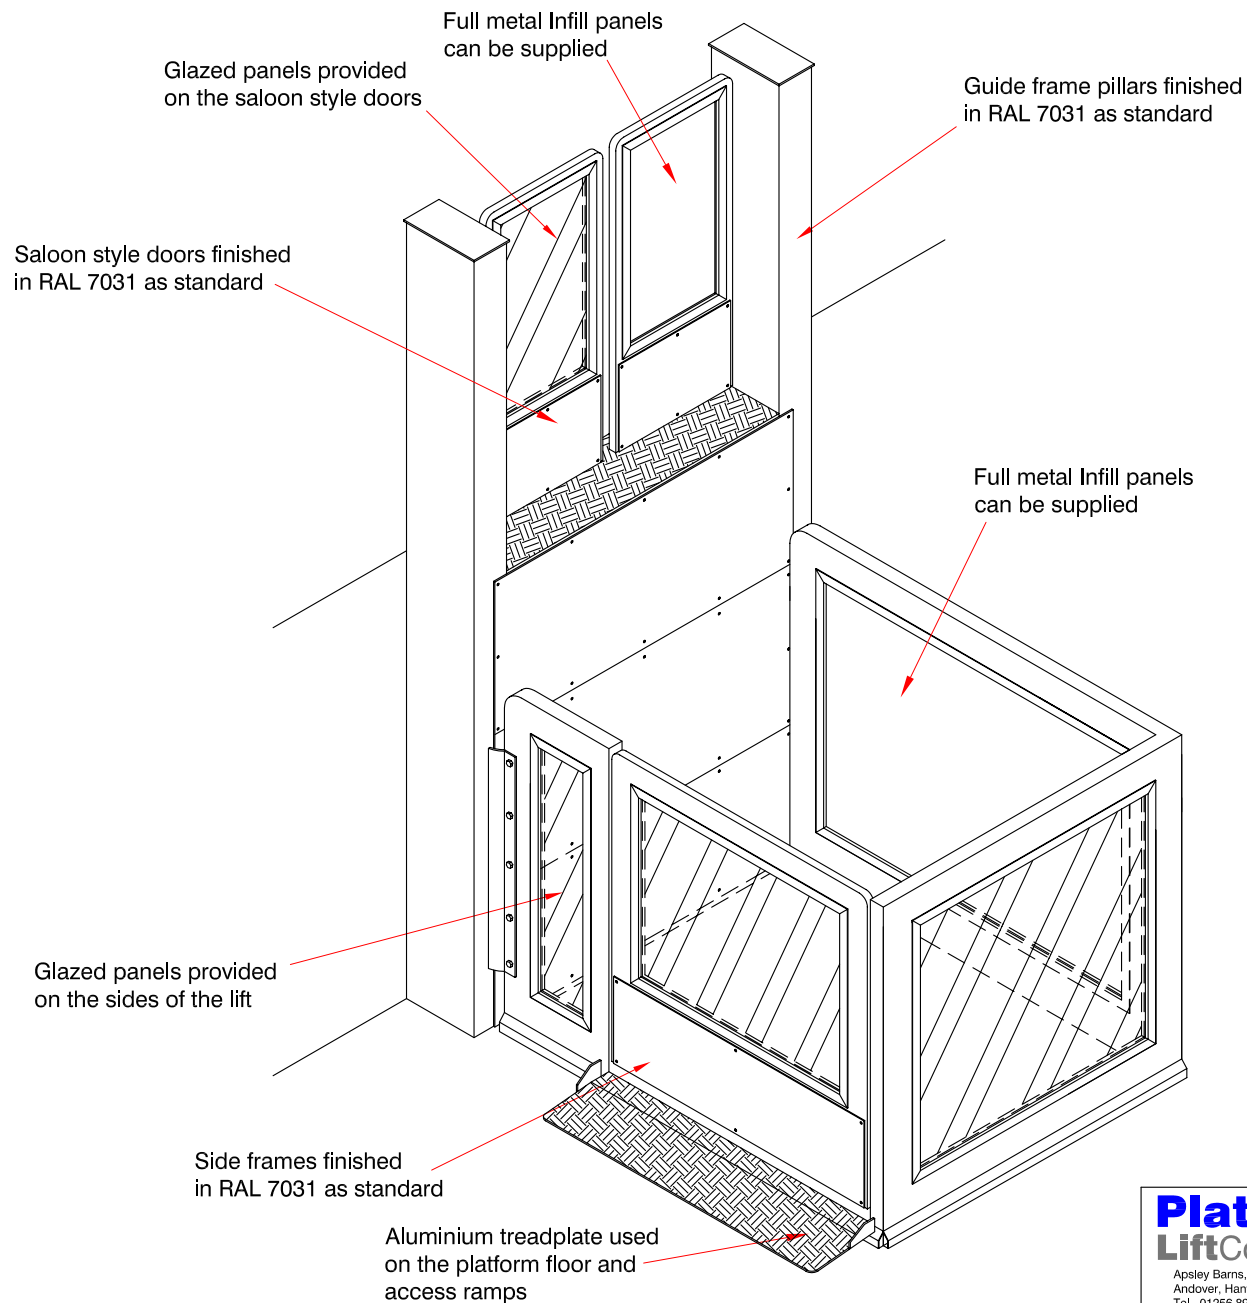

NOTE THIS DRAWING IS FOR GUIDANCE ONLY AND MUST NOT BE USED AS A PROPER WORKING DRAWING. FOR ENQUIRIES ABOUT THE LIFT PLEASE CONTACT THE **Platform Lift Co** - TEL 01256 896000

**Platform
LiftCompany**
Apsley Barns, Apsley, Near
Andover, Hants, SP11 6NA
Tel - 01256 896000
Fax - 01256 896900
E-mail - info@platformliftco.co.uk
website - www.platformliftco.co.uk

TITLE	'B' Type Platform Lift - Isometric		
DWG NO.	300 - ADJACENT - ISO	REV	A
SCALE	NTS	DATE	28/09/06
		DRAWN	RH